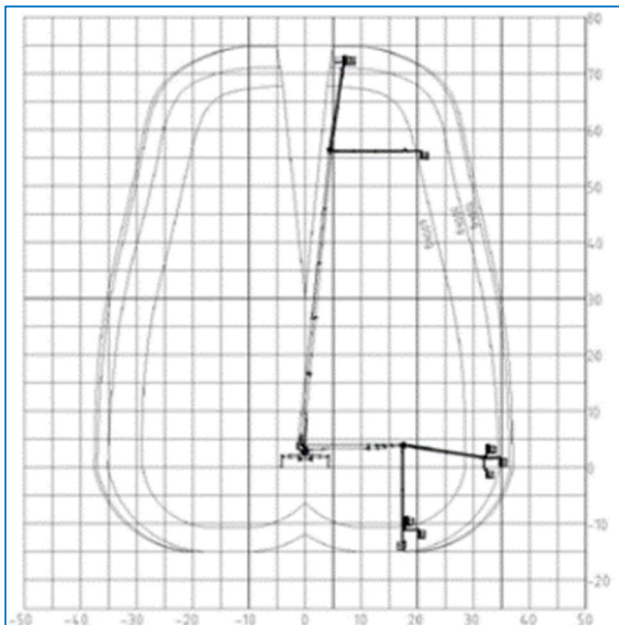

Features

- Automatic deployment
- Only with operator (driver's license C)
- Support function in vehicle profile
- On demand with powerliftsystem
- 600KG Loading/lifting capacity
- 230 V connection in basket
- With Jib

75m Truckmounted-Platform (C-License) Type: P 750

Technical Data

Maximum working height	75,00 m
Maximum lateral reach	39,00 m
Maximum basket load	600 kg
Maximum stamp width	8,75 m
Maximum length	14,00 m
Machine width	2,51 m
Machine height	4,00 m
Total weight	31800 kg
Dimensions basket (LxW)	3,81 x 1,04
Rotation basket	240°
Propulsion	Diesel
JIB	Yes
Tyre Type	All Weather