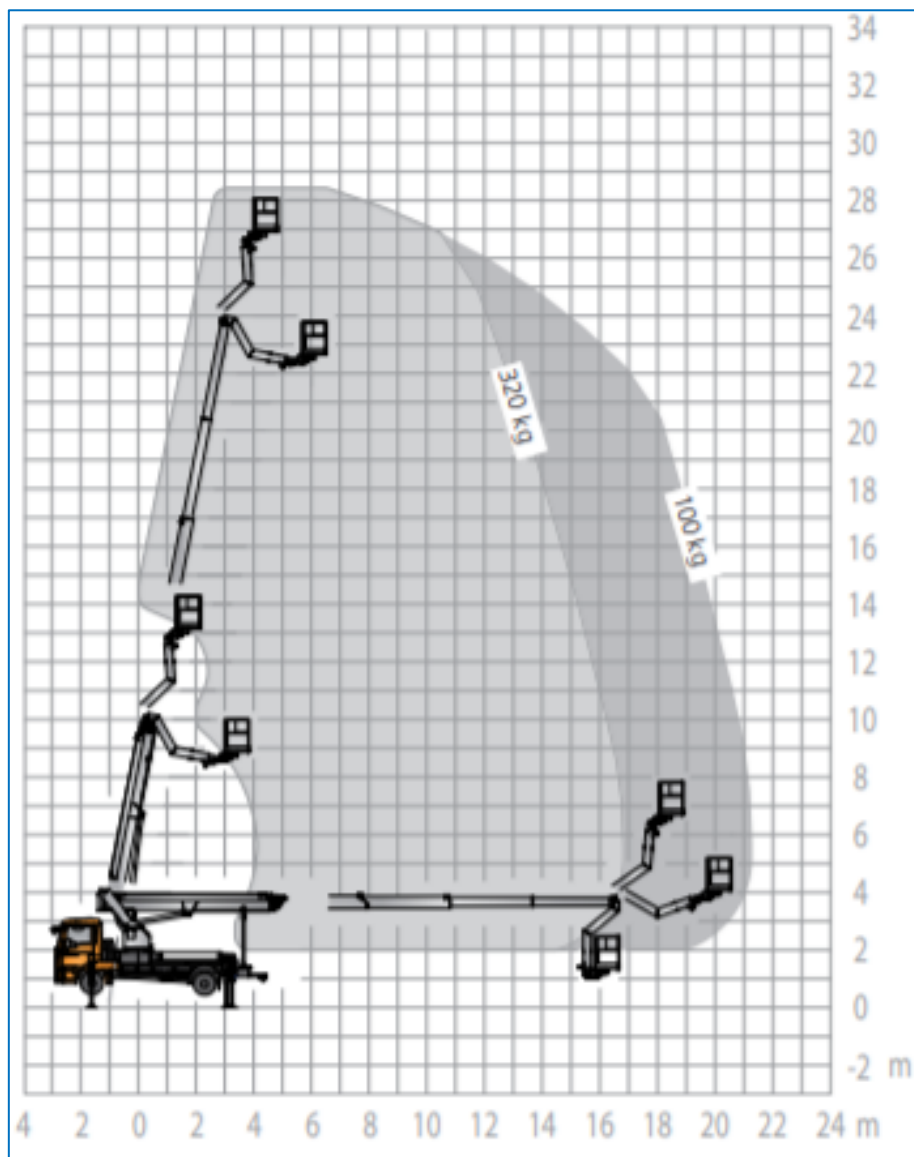

28,5m Truckmounted-Platform (C-license) Ruthmann Type: T285

Workdiagram (Side-View)

MA-BO Hoogwerkers BV

 www.ma-bo.info
 0316-745613
 planning@ma-bo.info
 Hengelderweg 8a, 6942 NC, Didam

Workdiagram (Top-View)