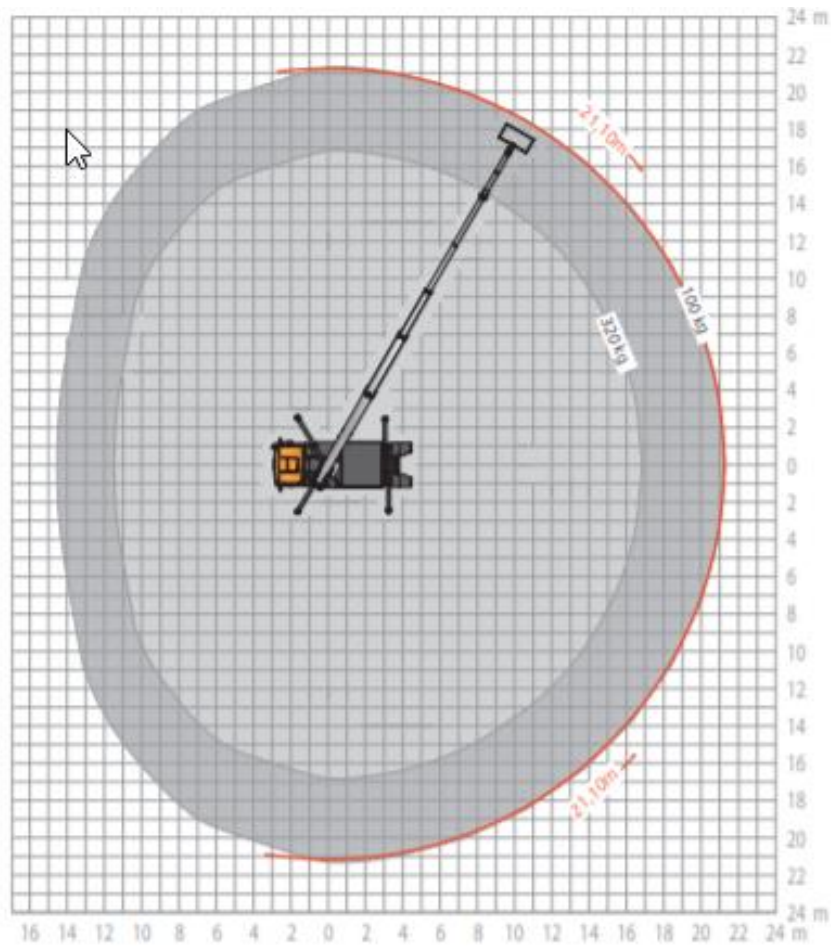

28,5m Truckmounted-Platform (C-license) Ruthmann Type: T285

Workdiagram (Side-View)

MA-BO Hoogwerkers BV

 www.ma-bo.info
 0316-745613
 planning@ma-bo.info
 Hengelderweg 8a, 6942 NC, Didam

Workdiagram (Top-View)