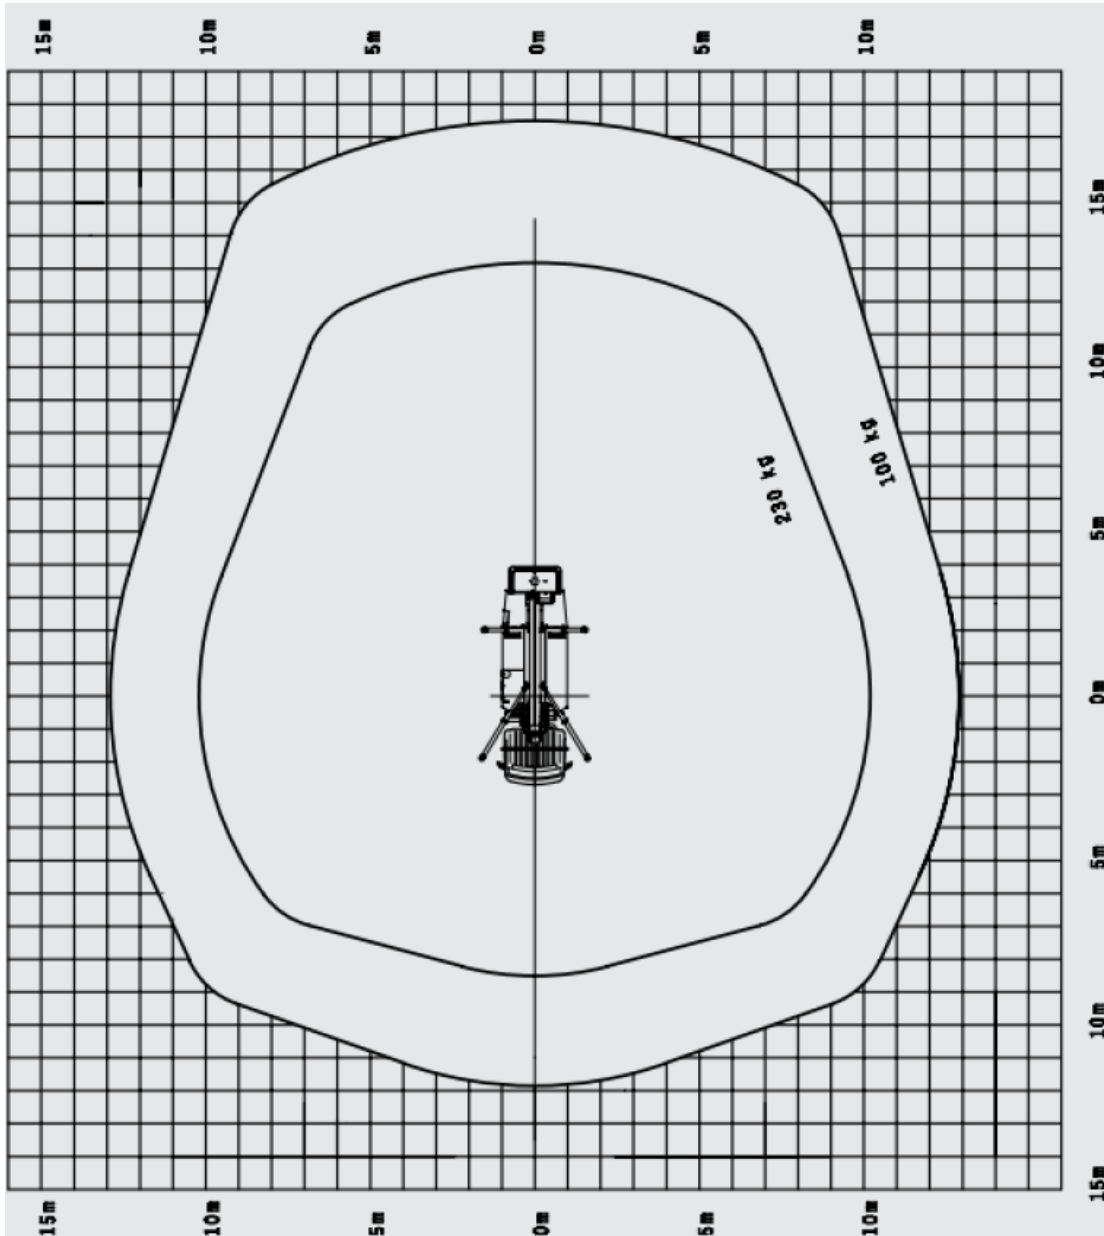

26m Truckmounted-Platform (B-license) Palfinger - P 260 B

Work diagram (Side-View)

MA-BO Hoogwerkers BV

-  www.ma-bo.info
-  0316-745613
-  planning@ma-bo.info
-  Hengelderweg 8a, 6942 NC, Didam

Work diagram (Top-View)