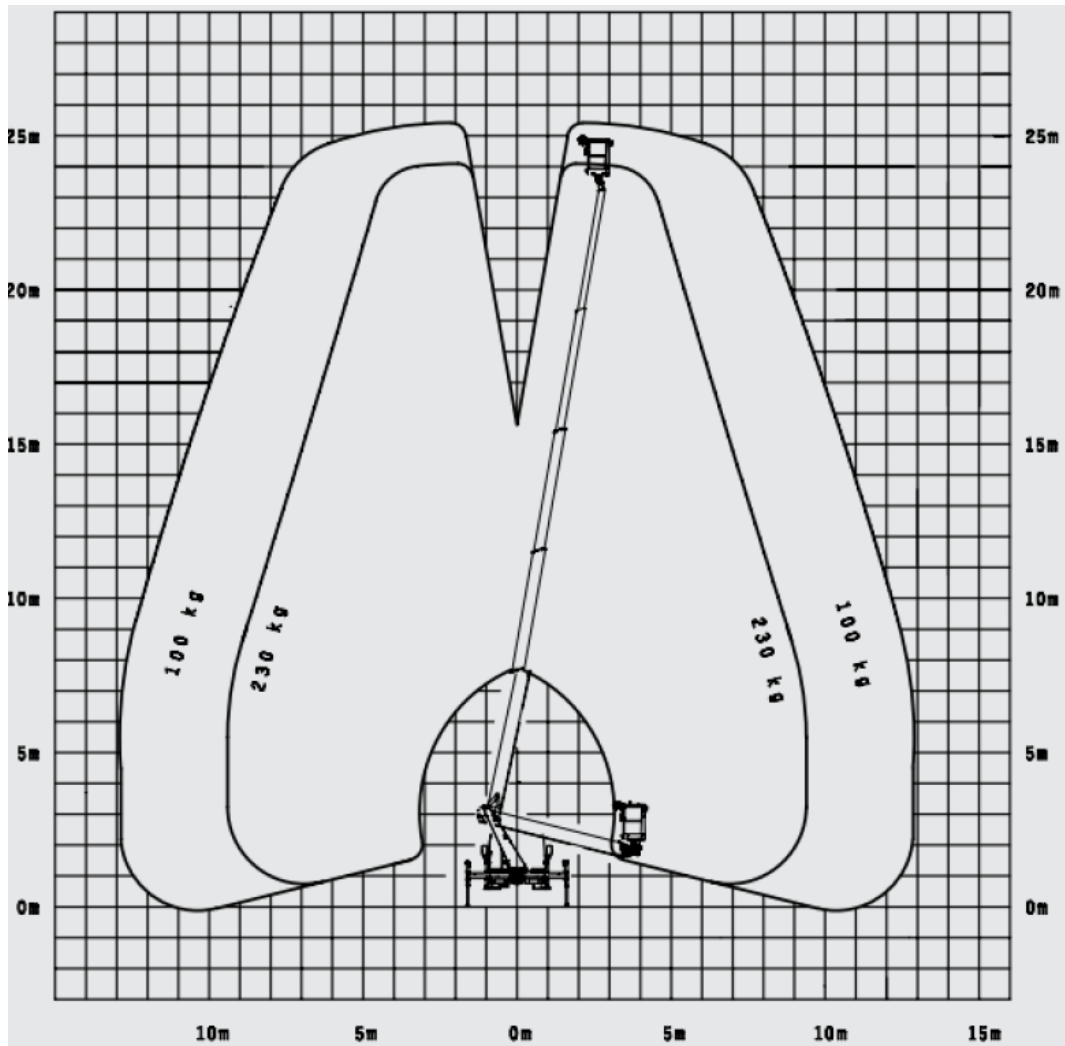

26m Truckmounted-Platform (B-license) Palfinger - P 260 B

Work diagram (Side-View)

MA-BO Hoogwerkers BV

-  www.ma-bo.info
-  0316-745613
-  planning@ma-bo.info
-  Hengelderweg 8a, 6942 NC, Didam

Work diagram (Top-View)