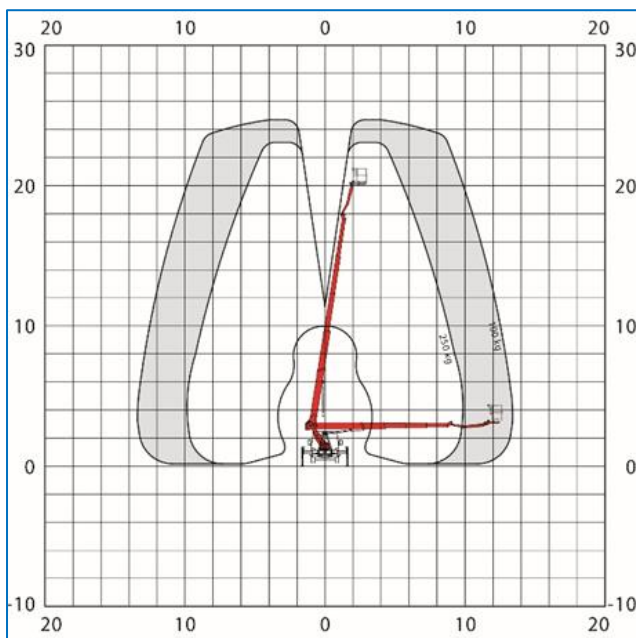

Features

- Drivers license B
- User-friendly operation-system
- 230 V controls in basket
- Fully variabel support function
- Automatic deployment
- With JIB

25m Truckmounted-Platform (B-License) Palfinger Type: P 250 BK

Technical Data

Maximum working height	24,70 m
Maximum lateral reach	16,90 m
Maximum basket load	230 kg
Maximum stamp width	3,60 m
Maximum length	6,87 m
Machine width	2,22 m
Machine height	2,90 m
Total weight	3500 kg
Dimensions basket (LxW)	1,40 x 0,70
Rotation basket	2x90°
Propulsion	Diesel
JIB	Yes
Tyre Type	All weather