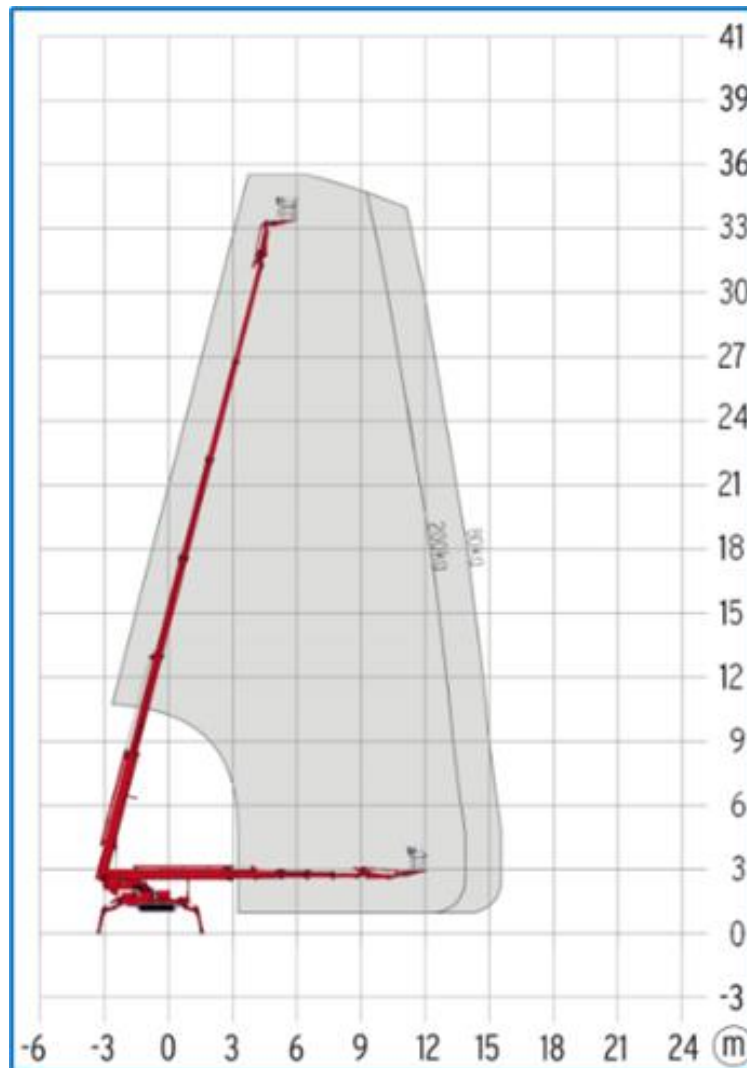

36m Spider Teupe Type: LEO36T

Work diagram (Side-View)

MA-BO Hoogwerkers BV

-  www.ma-bo.info
-  0316-745613
-  planning@ma-bo.info
-  Hengelderweg 8a, 6942 NC, Didam