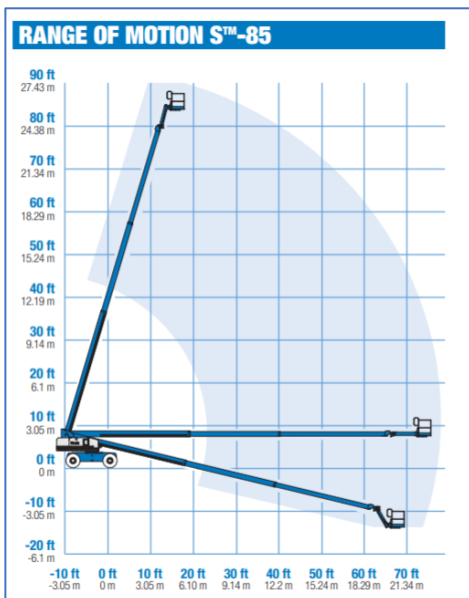

## 28m Boom Lift Genie Type: S85 4x4

## Technical Data

Maximum working height	27,90 m
Maximum horizontal reach	23,60 m
Maximum lifting capacity	454 kg
Maximum stamp width	nvt
Maximum length	12,27 m
Machine width	2,44 m
Machine height	2,80 m
Total weight	16.266 kg
Dimension Basket (l x w)	1,83 x 0,76
Rotation Basket	160°
Power	Diesel
JIB	Ja
Tyre Type	4 x 4