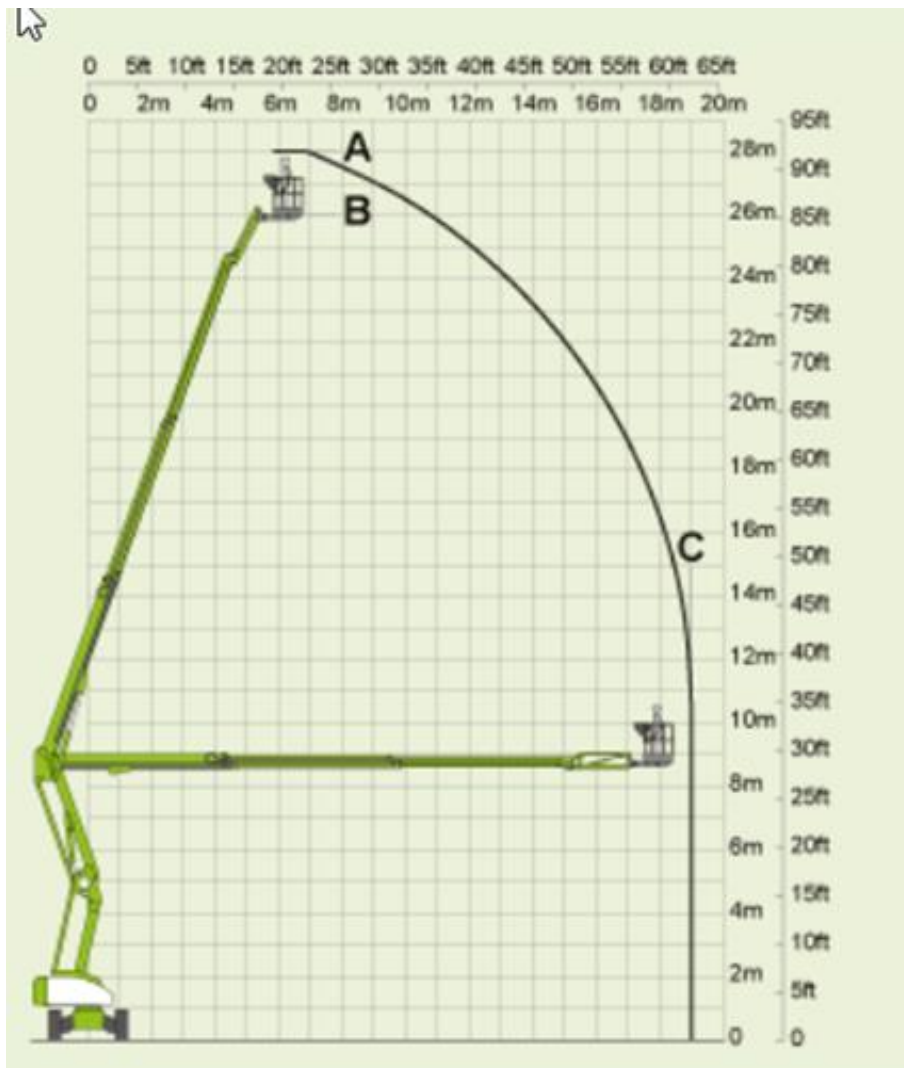

28m Hybrid Articulated Boom Lift Nifty Type: HR28 4x4

Workdiagram (Siteview)

MA-BO Hoogwerkers BV

 www.ma-bo.info

 0316-745613

 planning@ma-bo.info

 Hengelderweg 8a, 6942 NC, Didam