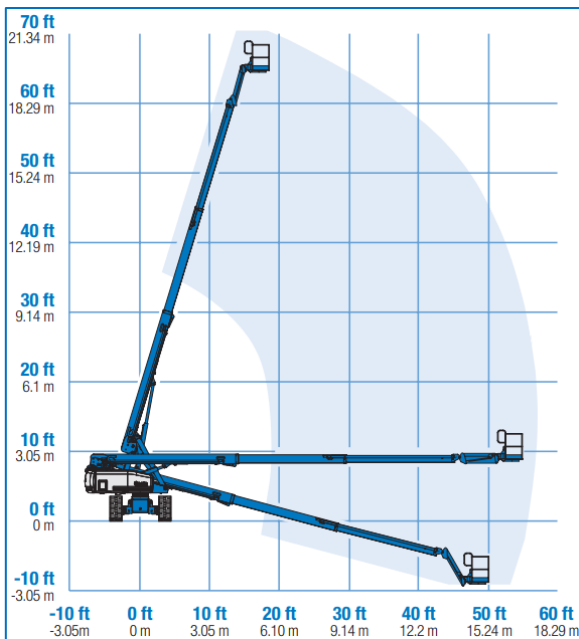

Features

- Selfdriving
- With JIB
- Telescopic platform
- Tracks
- Mobile on full height
- Fourwheel drive

22m Diesel Telescopic Platform Genie Type: S65 TraX

Technical Data

Maximum working height	21,80 m
Maximum lateral reach	17,10 m
Maximum basket load	227 kg
Maximum stamp width	n.v.t.
Maximum length	9,50 m
Machine width	2,49 m
Machine height	2,72 m
Total weight	10024 kg
Dimensions basket (LxW)	0.91 x 2,44
Rotation basket	135°
Propulsion	Diesel
JIB	Yes
Tyre Type	Tracks