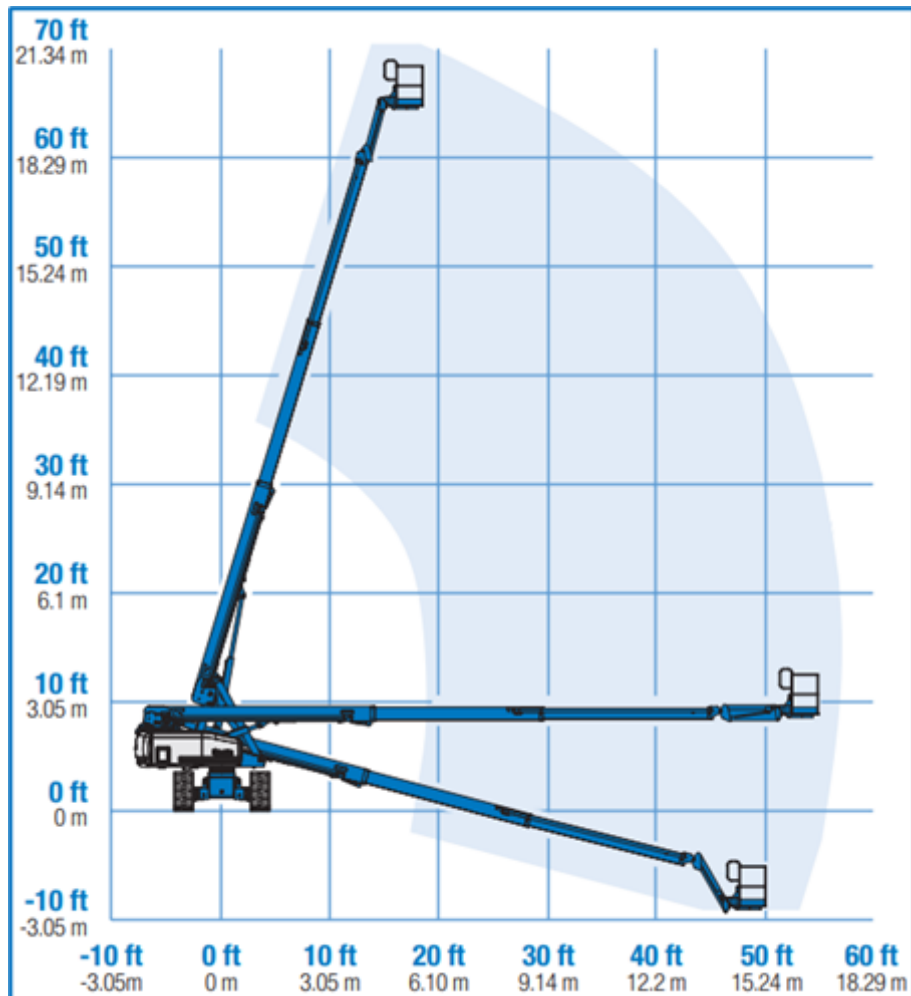

22m Electric Telescopic Boom Lift Genie Type: S45

Workdiagram (Siteview)

MA-BO Hoogwerkers BV

-  www.ma-bo.info
-  0316-745613
-  planning@ma-bo.info
-  Hengelderweg 8a, 6942 NC, Didam