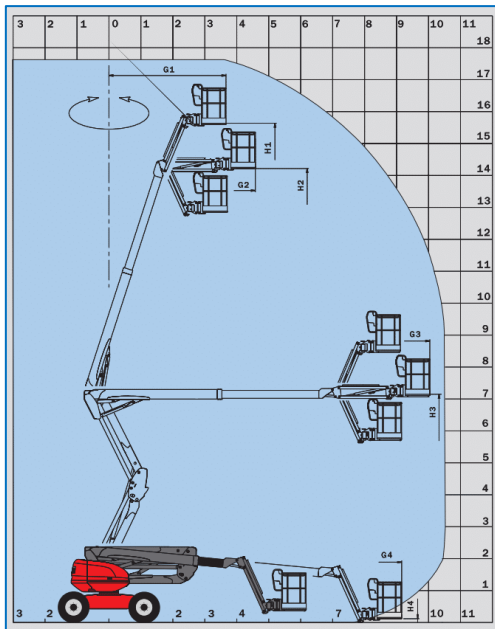

Features

- Self Driving
- Fourwheel drive
- With JIB
- Articulated Platform
- Pendulum Axle
- Mobile on full height

18m Diesel Articulated Boom Lift Manitou Type:180 ATJ

Technical Data

Maximum working height	17,65 m
Maximum lateral reach	10,60 m
Maximum basket load	230 kg
Maximum stamp width	n.v.t.
Maximum lenght	5,77 m
Machine width	2,30 m
Machine height	2,37 m
Total weight	8090 kg
Dimensions basket (LxW)	1,40 x 0,70
Rotation basket	360°
Propulsion	Electronic
JIB	Yes
Tyre Type	all terrain