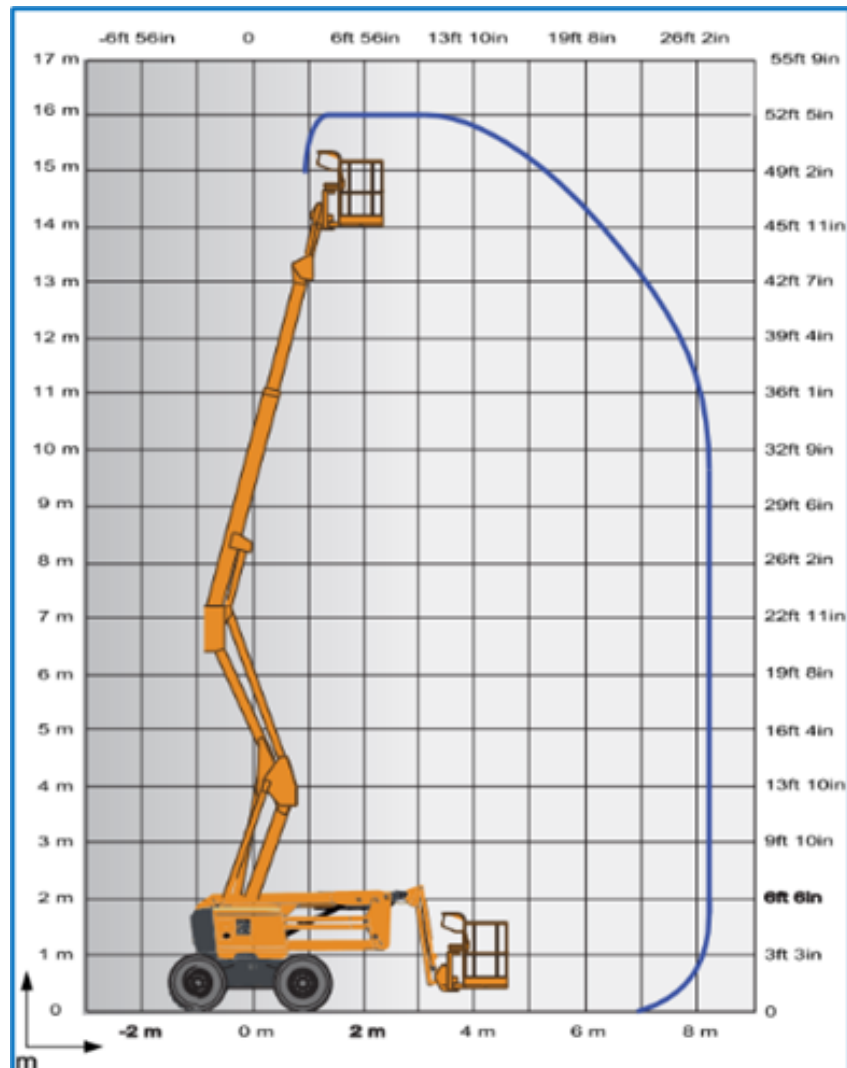

16m Diesel Articulated Boom Lift Haulotte Type: HA16 RTJ Pro

Workdiagram (Siteview)

MA-BO Hoogwerkers BV

-  www.ma-bo.info
-  0316-745613
-  planning@ma-bo.info
-  Hengelderweg 8a, 6942 NC, Didam