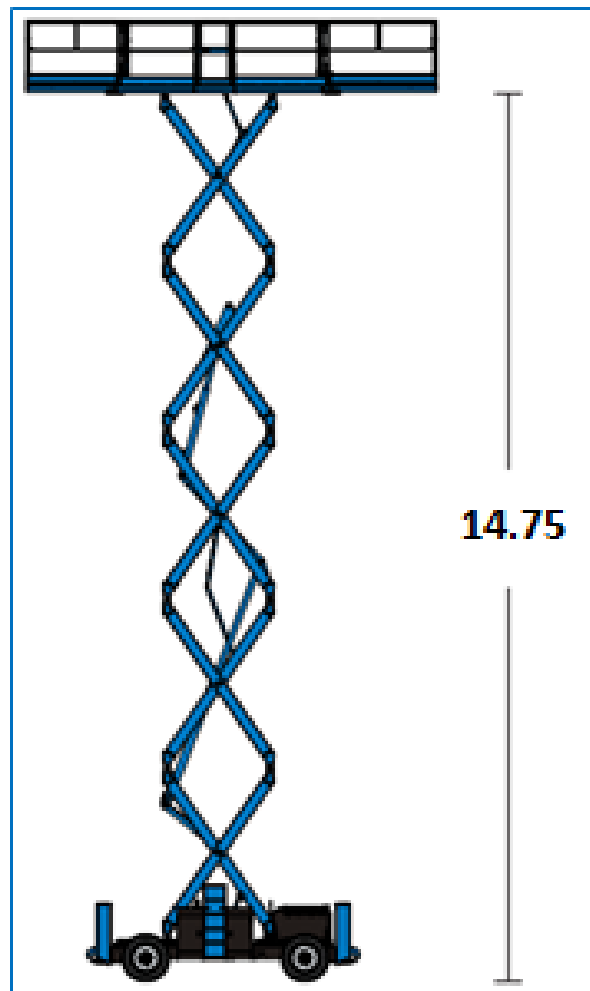

15m Diesel Scissors Aerial Platform Genie Megadeck Type: GS 4390 RT

Workdiagram (Siteview)

MA-BO Hoogwerkers BV

 www.ma-bo.info

 0316-745613

 planning@ma-bo.info

 Hengelderweg 8a, 6942 NC, Didam