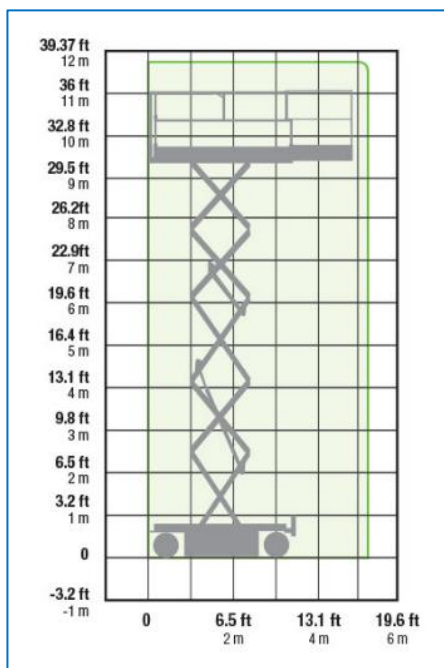

Features

- Self Driving
- Mobile on full height
- Diesel propulsion
- High lifting capacity
- Hydraulic support beams
- Fourwheel drive
- Big Platform
- For outside use
- All terrain tyres

12m Diesel Scissors Aerial Platform Genie Type: GS3669 RT

Technical Data

Maximum working height	11,80 m
Maximum lateral reach	n.a.
Maximum basket load	454 kg
Maximum stamp width	1,72 m
Machine length	2,70 m
Machine width	1,40 m
Machine height	2,50 m
Total Weight	3475 kg
Dimensions basket (l x b)	2,40 x 1,40
Rotation basket	n.a.
Propulsion	Diesel
JIB	No
Tyre type	All-Terrain