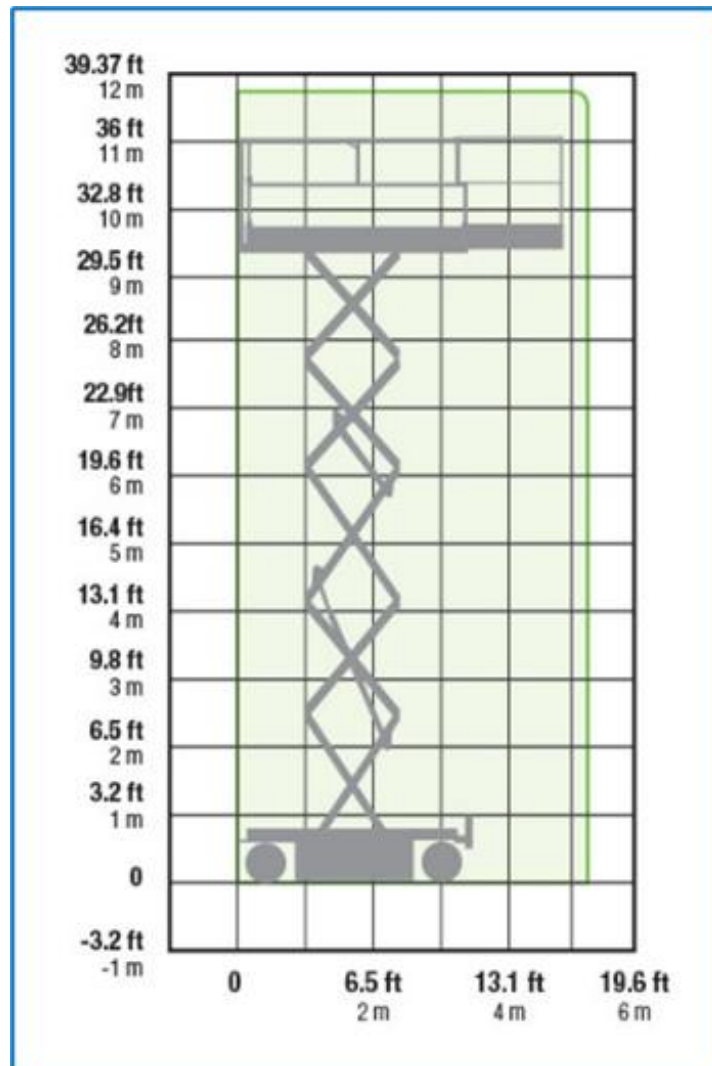

12m Diesel Scissors Aerial Platform Skyjack Type: SJ 6832 RT

Workdiagram (Sideview)

MA-BO Hoogwerkers BV

-  www.ma-bo.info
-  0316-745613
-  planning@ma-bo.info
-  Hengelderweg 8a, 6942 NC, Didam