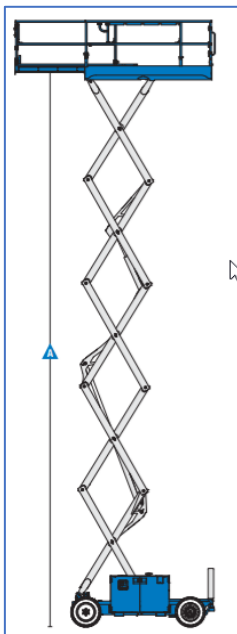

### Features

- Self Driving
- Compact design
- Mobile on full height
- Suitable for rough terrain
- Mega Platform
- For outside use

## 12m Diesel Scissor Aerial Platform Genie Megadeck Type: GS 3390 RT

### Technical Data:

Maximum working height	12,06 m
Maximum lateral reach	n.a.
Maximum basket load	1.134 kg
Maximum stamp width	2,36 m
Machine length	3,94 m
Machine width	2,36 m
Machine height	2,71 m
Total weight	5.433 kg
Rotation basket	n.a.
Measures Basket	6,57 x 1,83
Propulsion	Diesel
JIB	No
Tyre type	All terrain