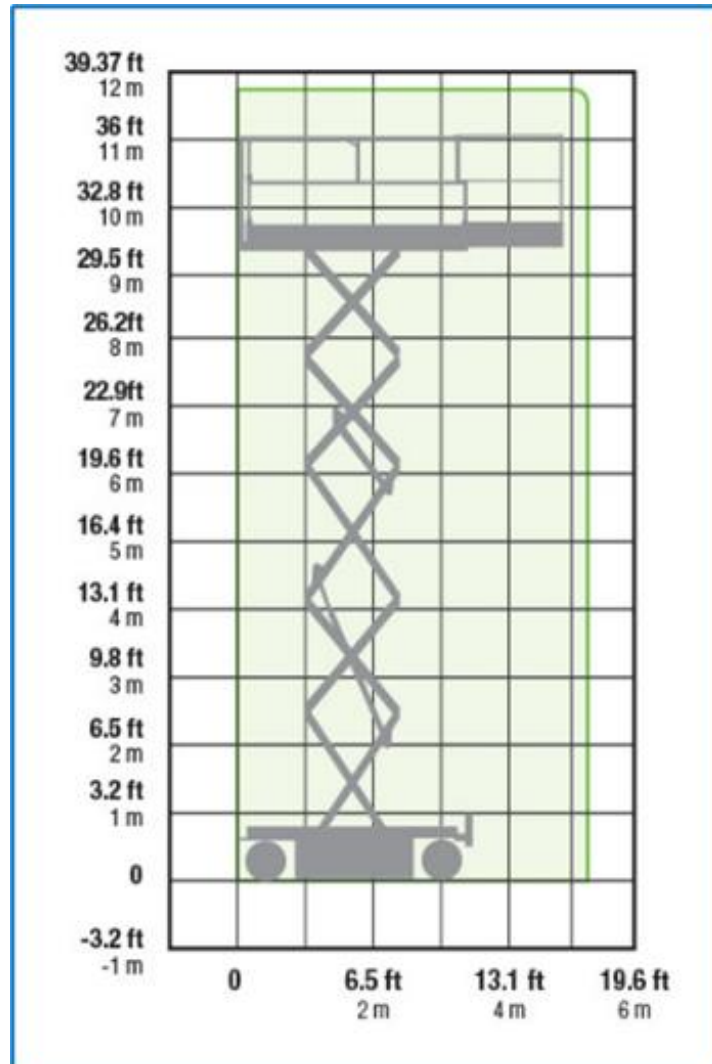

12m Diesel Scissor Aerial Platform Genie Type: GS 3390 RT

Workdiagram (Sideview)

MA-BO Hoogwerkers BV

-  www.ma-bo.info
-  0316-745613
-  planning@ma-bo.info
-  Hengelderweg 8a, 6942 NC, Didam