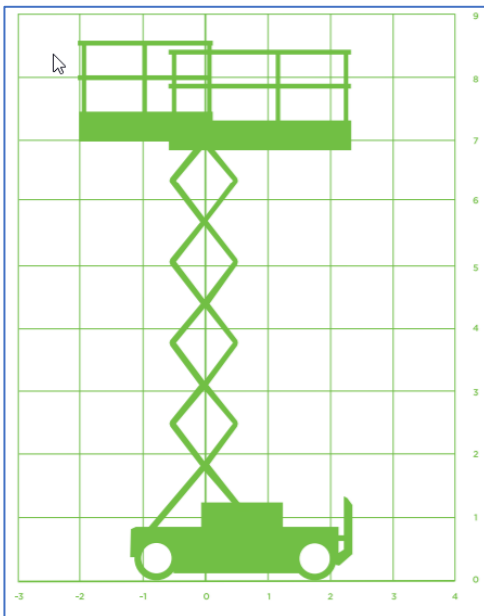

Features

- Self Driving
- Mobile on full height
- Userfriendly
- High lifting capacity
- Hydraulic support beams
- Fourwheel drive
- For outside use
- All terrain tyres

10m Diesel Scissor Aerial Platform Genie Type: GS 3669 RT

Technical Data

Maximum working height	9,70 m
Maximum lateral reach	n.a.
Maximum basket load	680 kg
Maximum stamp width	1,75 m
Machine length	3,76 m
Machine width	1,75 m
Machine height	2,59 m
Total Weight	3.841 kg
Dimensions basket (l x b)	4,31 x 1,60
Rotation basket	n.a.
Propulsion	Diesel
JIB	No
Tyre type	All terrain