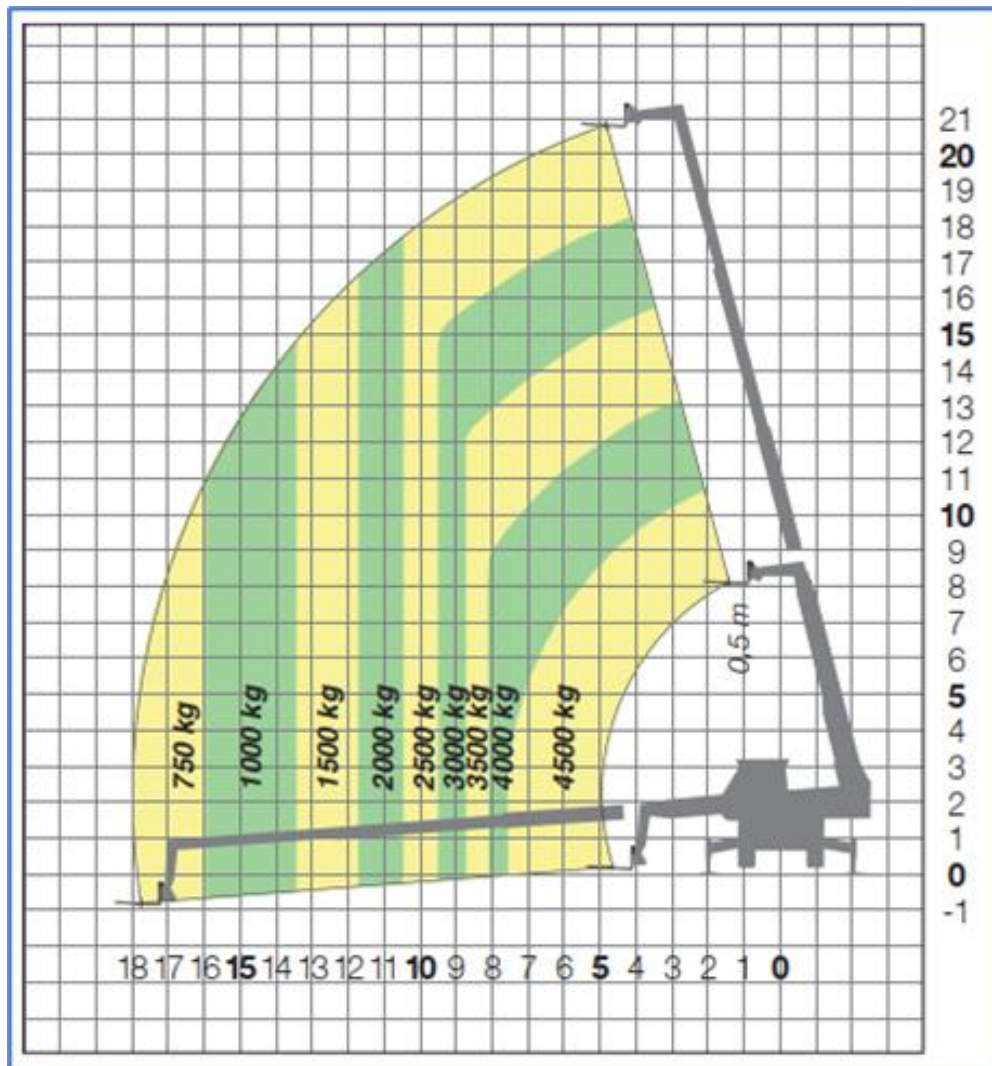

21m Rotating Telehandler Merlo Type: Roto 45.21

Workdiagram (Sideview)

MA-BO Hoogwerkers BV

-  www.ma-bo.info
-  0316-745613
-  planning@ma-bo.info
-  Hengelderweg 8a, 6942 NC, Didam