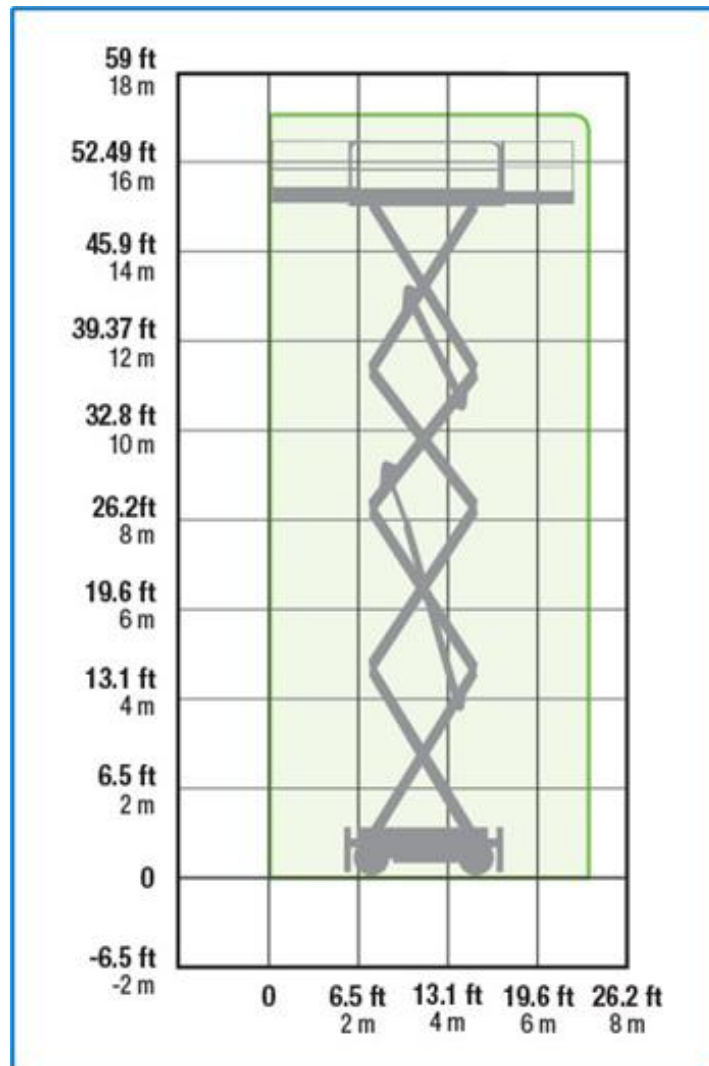

17m Diesel Scissors Aerial Platform Skyjack Type: SJ9250 Megadeck

Workdiagram (Sideview)

MA-BO Hoogwerkers BV

-  www.ma-bo.info
-  0316-745613
-  planning@ma-bo.info
-  Hengelderweg 8a, 6942 NC, Didam