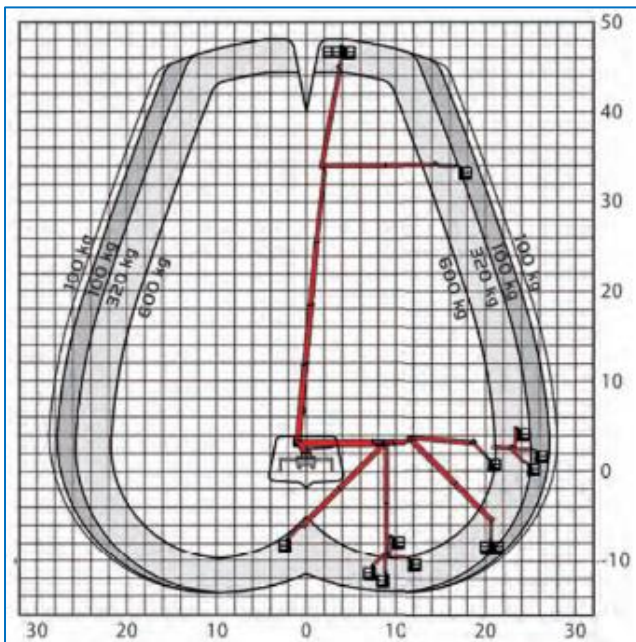

Features

- Automatic deployment
- Only with operator (driver's license C)
- Support function in vehicle profile
- On demand with operator
- 600KG Loading/lifting capacity
- With Jib

48m Truckmounted-Plattform (C-License) Palfinger Type: P 480

Technical Data

Maximum working height	48,00 m
Maximum lateral reach	31,00 m
Maximum basket load	600 kg
Maximum stamp width	6,30 m
Maximum length	9,92 m
Machine width	2,51 m
Machine height	3,96 m
Total weight	17600 kg
Dimensions basket (LxW)	3,88 x 1,05
Rotation basket	240°
Propulsion	Diesel
JIB	Yes
Tyre Type	All Weather