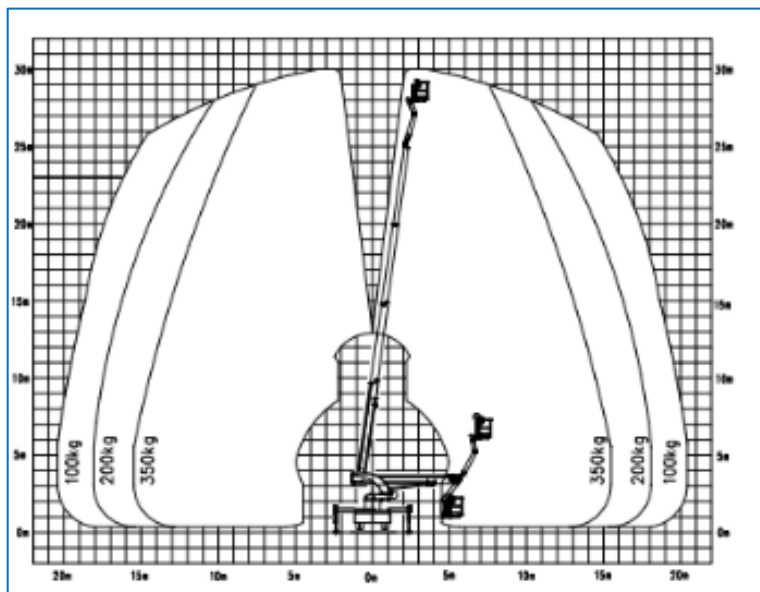

## Features

- Automatic deployment
- Only with operator
- Support function in vehicle profile
- Truck License C
- 320 KG Loading/lifting capacity
- 230 V connection in basket
- With Jib

## 30m Truckmounted-Platform (C-License) Palfinger Type: P 300 KS

## Technische Data

Maximum working height	30,00 m
Maximum lateral reach	20,50 m
Maximum basket load	350 kg
Maximum stamp width	5,00 m
Maximum length	7,60 m
Machine width	2,52 m
Machine height	3,50 m
Total weight	7350 kg
Dimensions basket (LxW)	1,80 x 0,80
Rotation basket	195°
Propulsion	Diesel
JIB	Yes
Tyre Type	All Weather