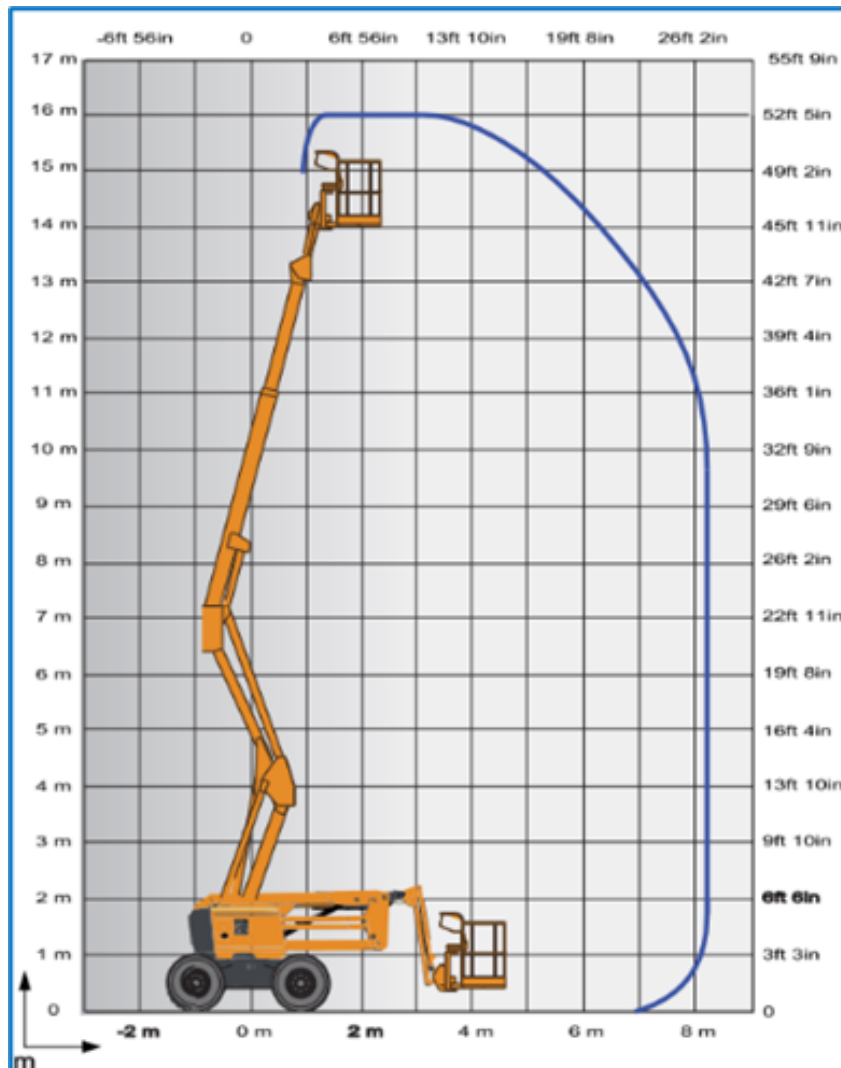

16m Diesel Articulated Boom Lift Haulotte Type: HA16 RTJ Pro

Workdiagram (Siteview)

MA-BO Hoogwerkers BV

-  www.ma-bo.info
-  0316-745613
-  planning@ma-bo.info
-  Hengelderweg 8a, 6942 NC, Didam