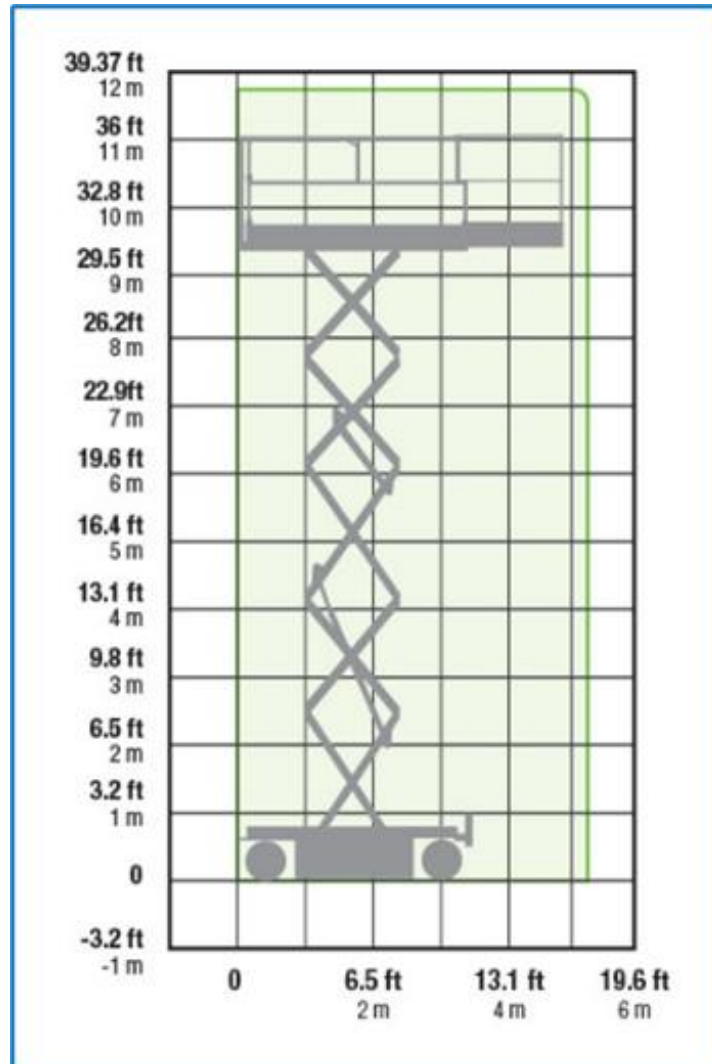

## 12m Diesel Scissors Aerial Platform Skyjack Type: SJ 6832 RT

### Workdiagram (Sideview)